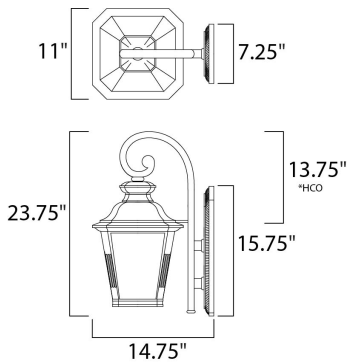

PRODUCT DESCRIPTION

MEASUREMENTS

DIMENSION : 11" W x 23.75" H x 14" Ext
BACK PLATE : 7.25" W x 15.75" H x 13.75" HCO
HANGING WEIGHT : 9.39 lb

LAMPING

INPUT VOLTAGE : 120V
LUMENS : 1,100 Rated
BULB : 1 x 12W LED E26 Medium , 12W Total
BULB INCLUDED : (Included)
CRI : 90+ CRI
COLOR_TEMP : 3000K

FINISHES OPTION

Bronze (BZ)

GLASS

Frosted Seedy FS

MATERIAL

Die Cast Aluminum

RATINGS

cETLus
Wet Location
JA8 Bulb In

ADDITIONAL

RATED LIFE 25000 Hours
OPERATING TEMPERATURE:
-20°C (-4°F), 40°C (104°F)

Always consult a qualified electrician before installing any lighting product.